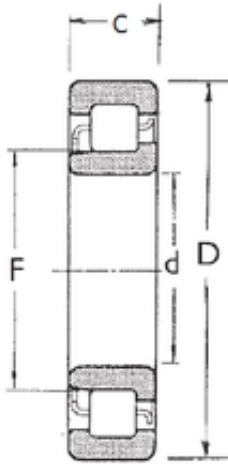

JieFei Bearing Co., Ltd

80 mm x 170 mm x 39 mm FBJ NJ316
cylindrical roller bearings

Bearing No. NJ316

Size	80x170x39 mm
Bore Diameter	80 mm
Outer Diameter	170 mm
Width	39 mm
d	80 mm
F	103 mm
D	170 mm
B	39 mm
C	39 mm
Weight	3,93 Kg
Basic dynamic load rating (C)	190 kN
Basic static load rating (C0)	207 kN
(Grease) Lubrication Speed	3600 r/min

NJ316 Bearing 2D drawings and 3D CAD models