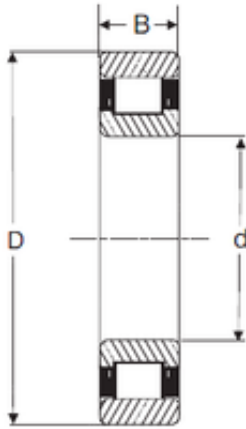

JieFei Bearing Co., Ltd

35 mm x 80 mm x 31 mm SIGMA N 2307
cylindrical roller bearings

Bearing No. N 2307

Size	35x80x31 mm
Bore Diameter	35 mm
Outer Diameter	80 mm
Width	31 mm
d	35 mm
D	80 mm
B	31 mm
C	31 mm

N 2307 Bearing 2D drawings and 3D CAD models