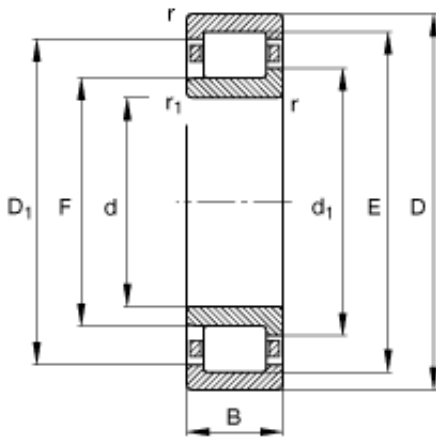

JieFei Bearing Co., Ltd

35 mm x 72 mm x 23 mm FAG NJ2207-E-TVP2 cylindrical roller bearings

Bearing No. NJ2207-E-TVP2

NJ2207-E-TVP2 Bearing 2D drawings and 3D CAD models

Size	35x72x23 mm
Bore Diameter	35 mm
Outer Diameter	72 mm
Width	23 mm
d	35 mm
D	72 mm
B	23 mm
D ₁	61 mm
D _{a max}	65 mm
d ₁	48 mm
d _{a max}	43 mm
d _{a min}	39 mm
d _{c min}	50 mm
F	44 mm
r _{1 min}	0,6 mm
r _{a max}	1 mm
r _{min}	1,1 mm
s	2,2 mm / Axial displacement facility from central position
m	0,416 kg / Weight
C _r	73000 N / Dynamic load rating (radial)
C _{0r}	65000 N / Static load rating (radial)