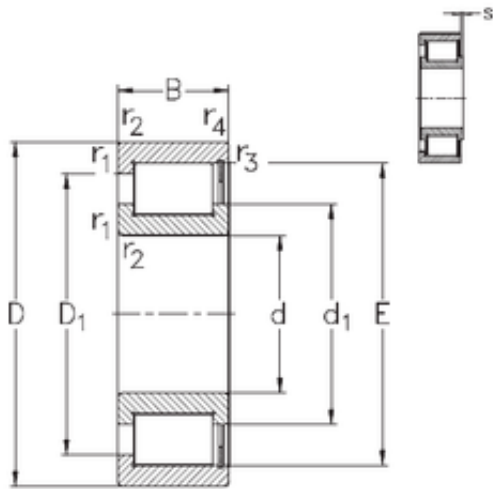

# JieFei Bearing Co., Ltd

100 mm x 150 mm x 37 mm NKE NCF3020-V cylindrical roller bearings

Bearing No. NCF3020-V

Size	100x139.65x37 mm
Bore Diameter	100 mm
Outer Diameter	139,65 mm
Width	37 mm
d	100 mm
D	150 mm
E	139,65 mm
B	37 mm
C	37 mm
d1	116 mm
r1 min.	1,5 mm
r2 min.	1,5 mm
r3 min.	1 mm
r4 min.	1 mm
D1	134 mm
S	4 mm
Weight	2,15 Kg
Basic dynamic load rating (C)	212 kN
Basic static load rating (C0)	312 kN

NCF3020-V Bearing 2D drawings and 3D CAD models