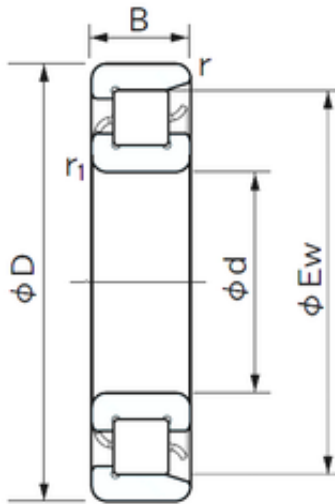

### 55 mm x 90 mm x 18 mm NACHI NF 1011 cylindrical roller bearings

Bearing No. NF 1011

Bore Diameter	55 mm
Outer Diameter	80.5 mm
d	55 mm
Fw	64.5 mm
D	90 mm
Ew	80.5 mm
B	18 mm
r min.	1.1 mm
r1 min.	1 mm
Weight	0.445 Kg
Basic dynamic load rating (C)	36 kN
Basic static load rating (C0)	41,5 kN
(Grease) Lubrication Speed	7500 r/min

NF 1011 Bearing 2D drawings and 3D CAD models