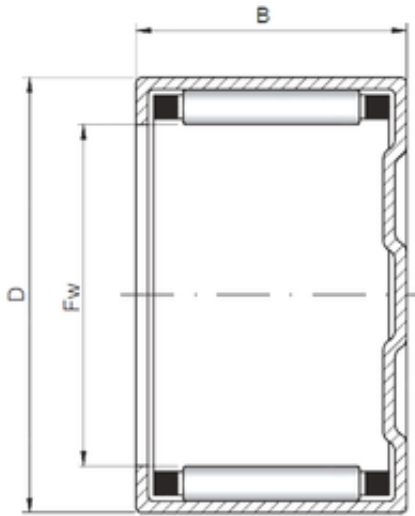

### ISO BK1612 cylindrical roller bearings

Bearing No. BK1612

Size	16x22x12 mm
Bore Diameter	16 mm
Outer Diameter	22 mm
Width	12 mm
Fw	16 mm
D	22 mm
C	12 mm

BK1612 Bearing 2D drawings and 3D CAD models