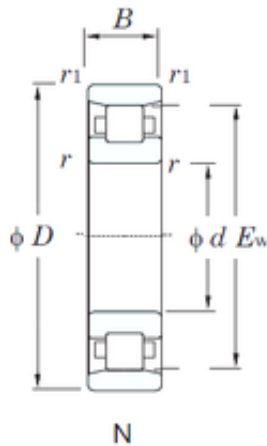

JieFei Bearing Co., Ltd

130 mm x 280 mm x 58 mm KOYO N326 cylindrical roller bearings

Bearing No. N326

N326 Bearing 2D drawings and 3D CAD models

Size	130x280x58 mm
Bore Diameter	130 mm
Outer Diameter	280 mm
Width	58 mm
d	130 mm
D	280 mm
Ew	243 mm
B	58 mm
C	58 mm
r min.	4 mm
r1 min.	4 mm
Weight	16.4 Kg
Basic dynamic load rating (C)	564 kN
Basic static load rating (C0)	667 kN
(Grease) Lubrication Speed	2100 r/min
Bearing No.	N326
r(min)	4
r1(min)	4
Cr	699
C0r	667
Cu	85.7
Grease lub.	2100
Oil lub.	2700
Fw	-
d1	-