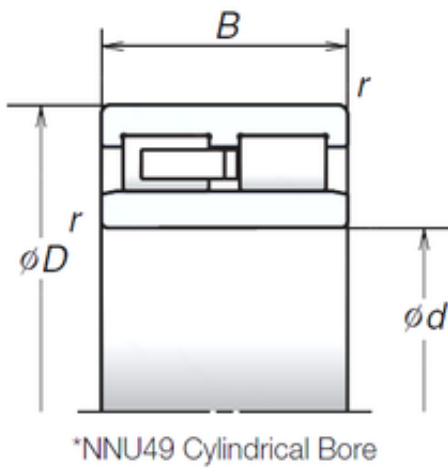

## JieFei Bearing Co., Ltd

120 mm x 165 mm x 45 mm NSK NNU4924MB  
cylindrical roller bearings

Bearing No. NNU4924MB

Size	120x165x45 mm
Bore Diameter	120 mm
Outer Diameter	165 mm
Width	45 mm
d	120 mm
F	133,5 mm
D	165 mm
B	45 mm
C	45 mm
r min.	1,1 mm
Weight	2,85 Kg
Basic dynamic load rating (C)	183 kN
Basic static load rating (C0)	360 kN
(Grease) Lubrication Speed	5 300 r/min

NNU4924MB Bearing 2D drawings and 3D CAD models