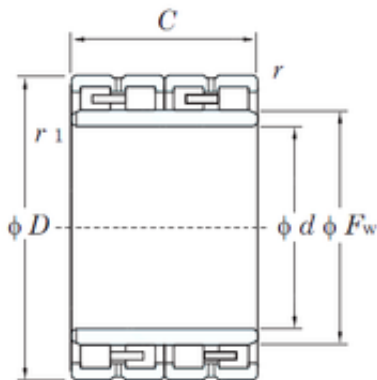

JieFei Bearing Co., Ltd

340 mm x 450 mm x 250 mm KOYO 68FC45250BW cylindrical roller bearings

Bearing No. 68FC45250BW

68FC45250BW Bearing 2D drawings and 3D CAD models

Size	340x450x250 mm
Bore Diameter	340 mm
Outer Diameter	450 mm
Width	250 mm
d	340 mm
Fw	368 mm
D	450 mm
B	250 mm
C	250 mm
r min.	2.1 mm
r1 min.	2.1 mm
Weight	106 Kg
Basic dynamic load rating (C)	2750 kN
Bearing No.	68FC45250BW
r(min)	2.1
Cr	2940
C0r	6480
Cu	672
r1(min)	2.1
da(min)	352
Da(max)	438
Da(min)	424
ra(max)	2
rb(max)	2
(Refer.)Mass(kg)	106