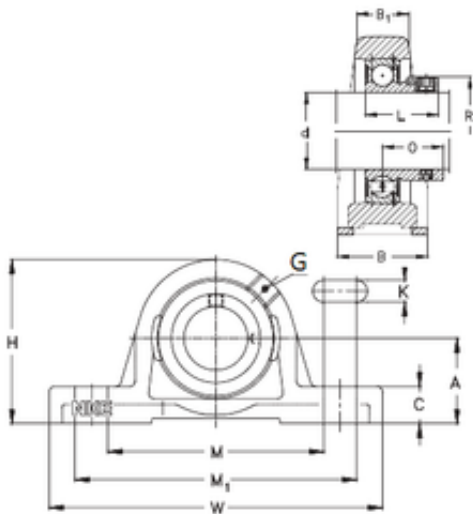

JieFei Bearing Co., Ltd

NKE RSAO35-N bearing units

Bearing No. RSAO35-N

Bore Diameter	35 mm
Width	56 mm
d	35 mm
O	33,4 mm
A	56 mm
B	56 mm
B1	30 mm
C	20 mm
H	106 mm
K	17,5 mm
L	51,6 mm
M	152 mm
M1	168 mm
R	55 mm
W	210 mm
Thread (G)	R1/8 "

RSAO35-N Bearing 2D drawings and 3D CAD models