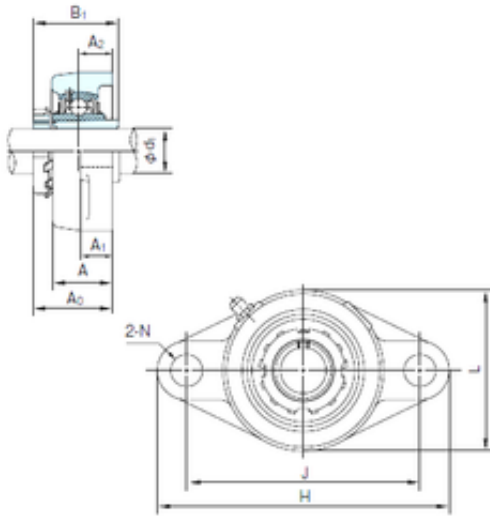

JieFei Bearing Co., Ltd

NACHI UKFL313+H2313 bearing units

Bearing No. UKFL313+H2313

UKFL313+H2313 Bearing 2D drawings and 3D CAD models

Bore Diameter	60 mm
d1	60 mm
A0	71 mm
A	58 mm
A1	25 mm
B1	65 mm
H	295 mm
J	240 mm
L	175 mm
L1	186 mm
N	31 mm
Bolt (G)	M27
A2	33 mm