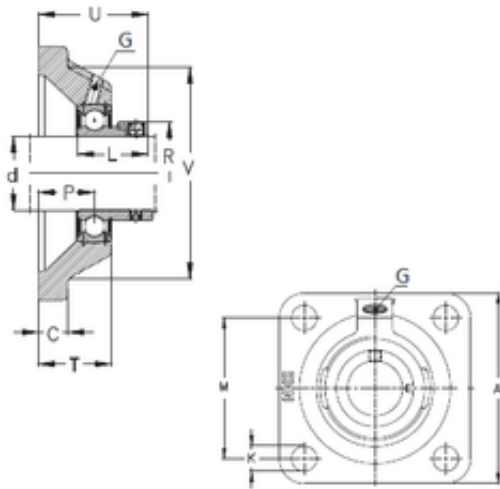

## NKE PCJ45 bearing units

Bearing No. PCJ45

Bore Diameter	45 mm
d	45 mm
P	24 mm
V	116 mm
U	56,7 mm
K	14 mm
A	137 mm
C	13 mm
L	43,7 mm
M	105 mm
R	63 mm
T	35 mm
Thread (G)	R1/8 "

PCJ45 Bearing 2D drawings and 3D CAD models