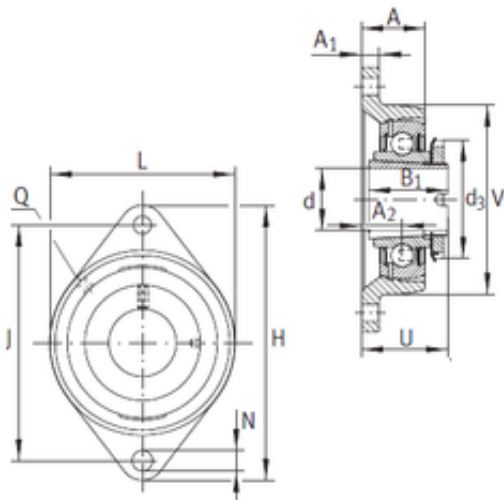

JieFei Bearing Co., Ltd

INA RCJTA20-N bearing units

RCJTA20-N Bearing 2D drawings and 3D CAD models

Bearing No. RCJTA20-N

Bore Diameter	20 mm
d	20 mm
V	61 mm
U	42,5 mm
Thread (Q)	Rp1/8
d3	32 mm
A	28 mm
A1	10 mm
B1	28 mm
H	112 mm
J	90 mm
L	61 mm
N	11,5 mm
A2	19 mm
Weight	0,52 Kg
Basic dynamic load rating (C)	12,7 kN
Category	Bearings
Inventory	0.0
Manufacturer Name	SCHAEFFLER GROUP
Minimum Buy Quantity	N/A
Weight / Kilogram	0.41
Product Group	M06110