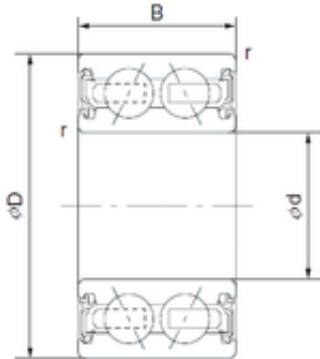

JieFei Bearing Co., Ltd

45 mm x 75 mm x 32 mm NACHI
45BG07S5A1G-2DLCS angular contact ball
bearings

Bearing No. 45BG07S5A1G-2DLCS

Size	45x75x32 mm
Bore Diameter	45 mm
Outer Diameter	75 mm
Width	32 mm
d	45 mm
D	75 mm
B	32 mm
C	32 mm

45BG07S5A1G-2DLCS Bearing 2D drawings and 3D
CAD models