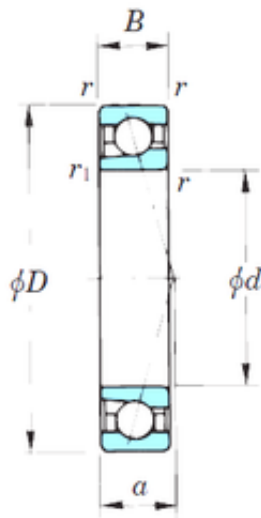

JieFei Bearing Co., Ltd

30 mm x 55 mm x 13 mm KOYO 7006CPA
angular contact ball bearings

Bearing No. 7006CPA

Size	30x55x13 mm
Bore Diameter	30 mm
Outer Diameter	55 mm
Width	13 mm
d	30 mm
D	55 mm
B	13 mm
C	13 mm
Angle (°)	15 °
a	12,2 mm
r min.	1 mm
r1 min.	0,6 mm
Weight	0,133 Kg
Basic dynamic load rating (C)	15,8 kN
Basic static load rating (C0)	11 kN
(Grease) Lubrication Speed	21 000 r/min
(Oil) Lubrication Speed	33 000 r/min

7006CPA Bearing 2D drawings and 3D CAD models