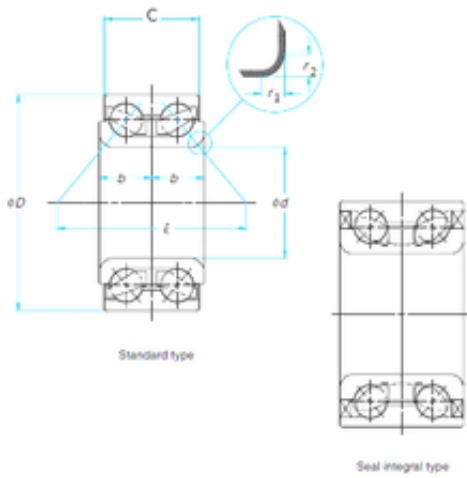

JieFei Bearing Co., Ltd

40 mm x 75 mm x 37 mm SKF BAH0068
angular contact ball bearings

Bearing No. BAH0068

Size	40x75x37 mm
Bore Diameter	40 mm
Outer Diameter	75 mm
Width	37 mm
d	40 mm
D	75 mm
B	37 mm
C	37 mm

BAH0068 Bearing 2D drawings and 3D CAD models