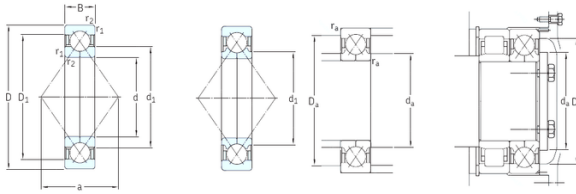

JieFei Bearing Co., Ltd

50 mm x 110 mm x 27 mm SKF QJ310MA
angular contact ball bearings

Bearing No. QJ310MA

QJ310MA Bearing 2D drawings and 3D CAD models

Size	50x110x27 mm
Bore Diameter	50 mm
Outer Diameter	110 mm
Width	27 mm
d	50 mm
D	110 mm
B	27 mm
C	27 mm
a	56 mm
d1	65 mm
r1 min.	2 mm
r2 min.	2 mm
D1	90 mm
da min.	61 mm
Da max.	99 mm
ra max.	2 mm
Weight	1,35 Kg
Basic dynamic load rating (C)	118 kN
Basic static load rating (C0)	100 kN
Fatigue load limit (Pu)	4,25
Reference speed	8000 r/min